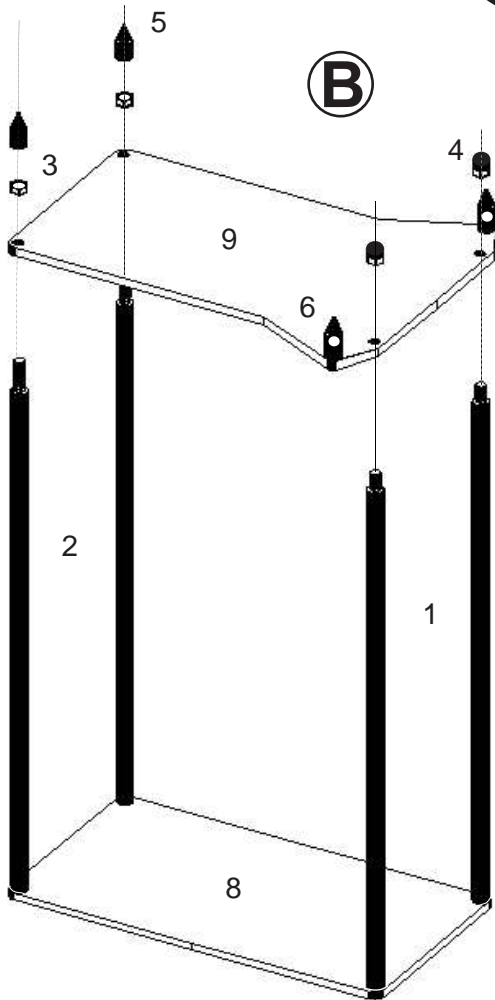

ST 51

LOUDSPEAKER STANDS SELF-ASSEMBLY GUIDE.

(A)

(B)

13 mm spanner

(C)