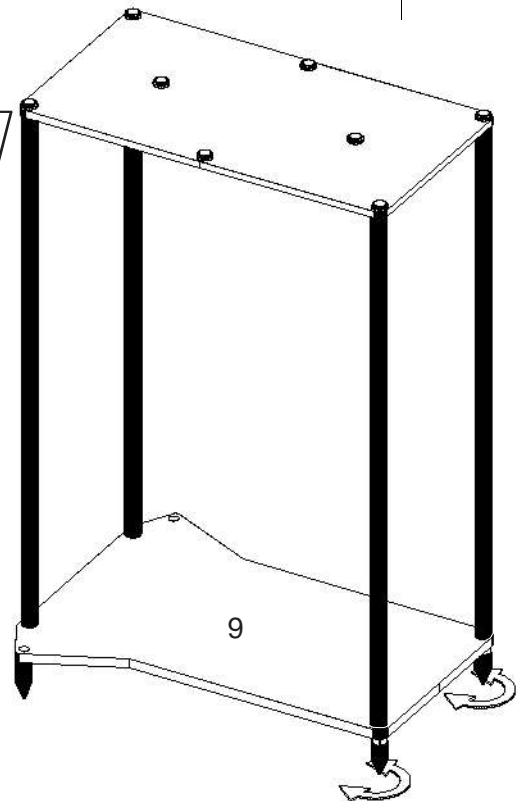

ST 51

LOUDSPEAKER STANDS SELF-ASSEMBLY GUIDE.

(A)

(B)

13 mm spanner

(C)