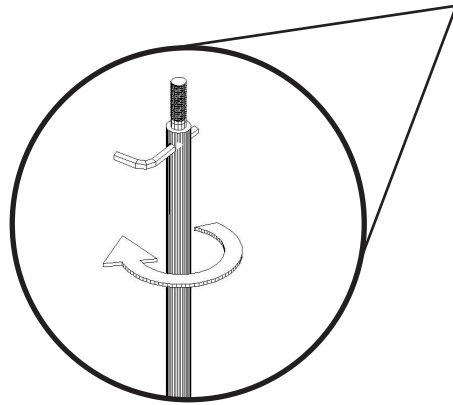

ST 51

LOUDSPEAKER STANDS SELF-ASSEMBLY GUIDE.

(A)

(B)

13 mm spanner

(C)