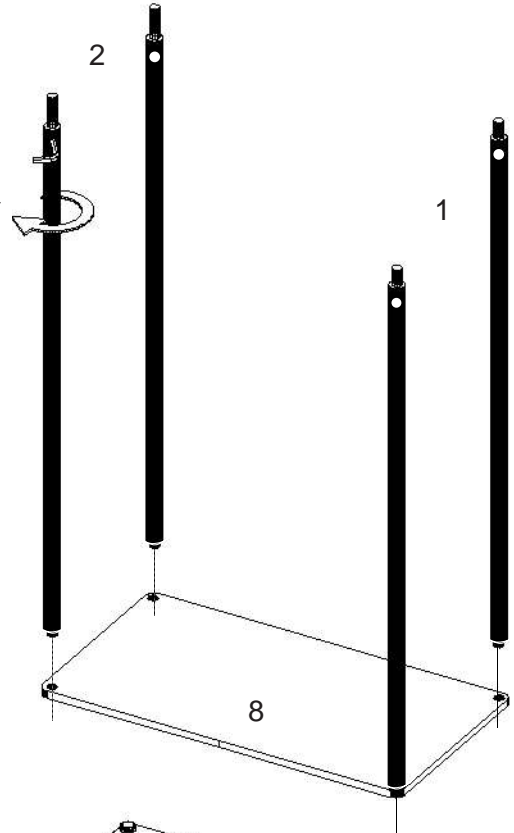

ST 51

LOUDSPEAKER STANDS SELF-ASSEMBLY GUIDE.

(A)

(B)

13 mm spanner

(C)