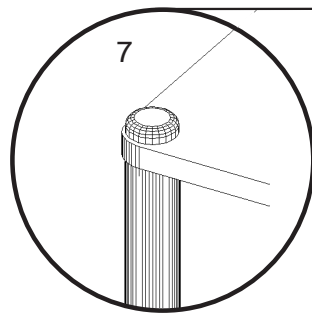

ST 51

LOUDSPEAKER STANDS SELF-ASSEMBLY GUIDE.

(A)

(B)

13 mm spanner

(C)