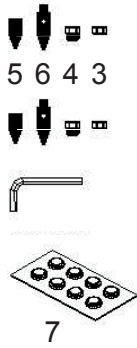

ST 65

LOUDSPEAKER STANDS

SELF-ASSEMBLY GUIDE.

13 mm spanner