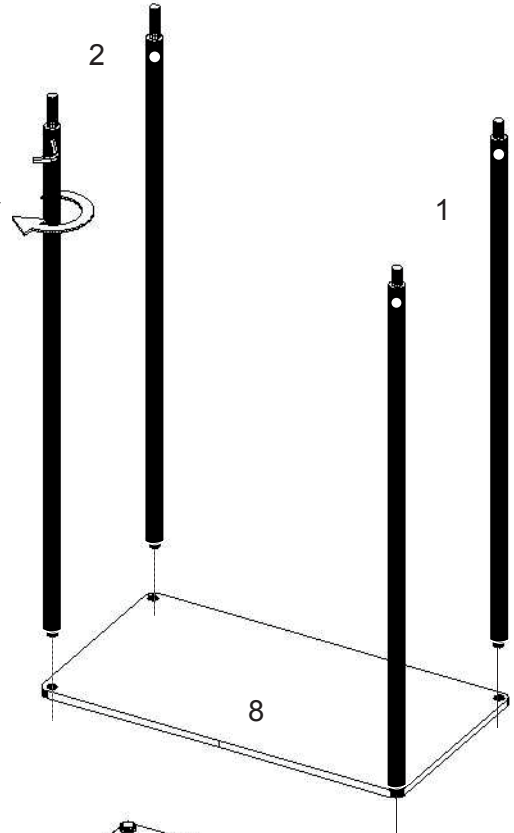

ST 65

LOUDSPEAKER STANDS

SELF-ASSEMBLY GUIDE.

13 mm spanner