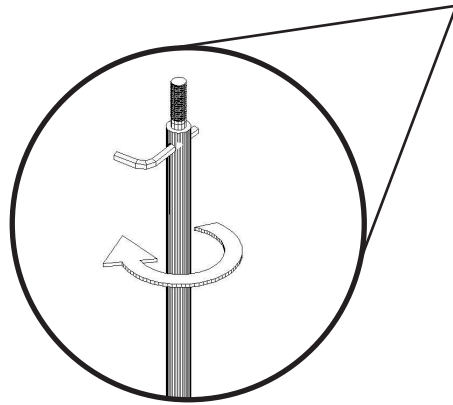

ST 65

LOUDSPEAKER STANDS

SELF-ASSEMBLY GUIDE.

13 mm spanner