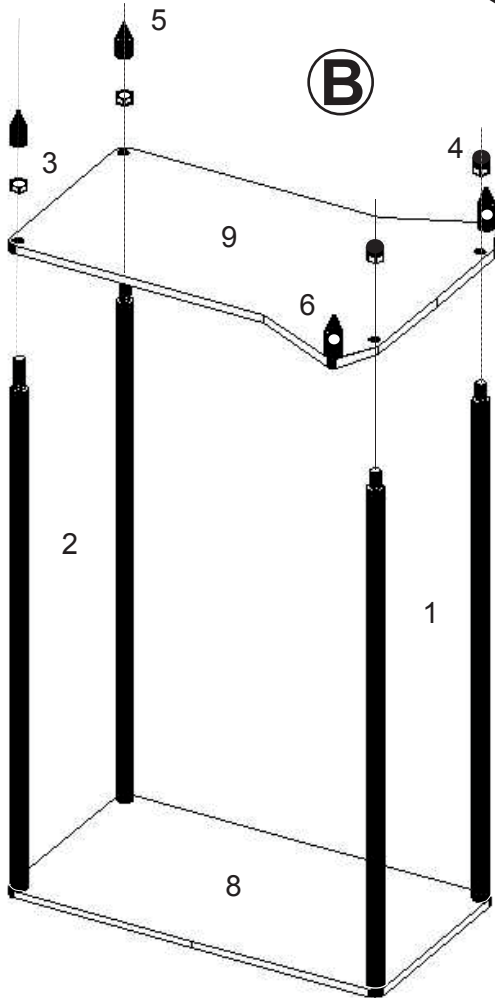

ST 65

LOUDSPEAKER STANDS

SELF-ASSEMBLY GUIDE.

13 mm spanner